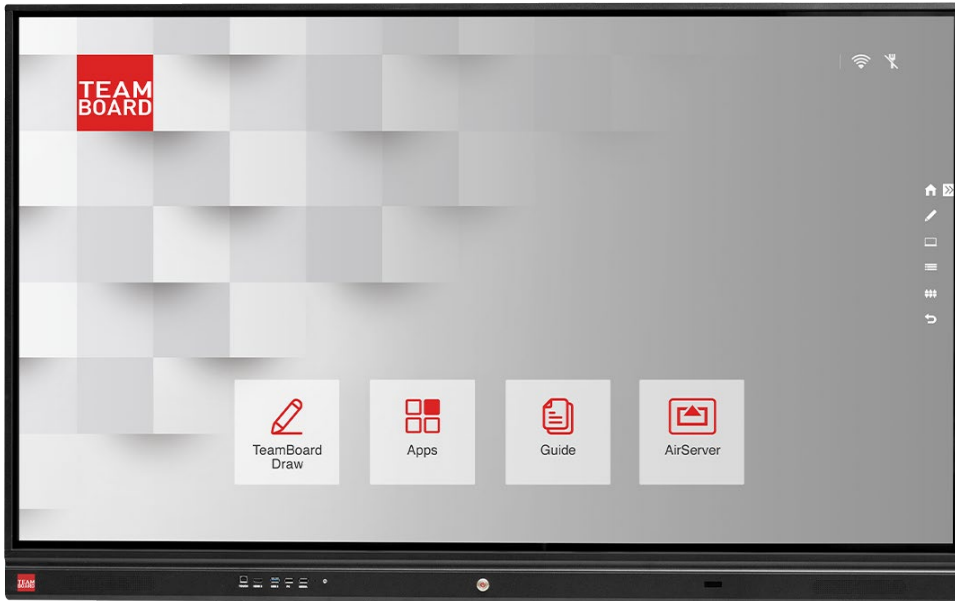

98" Interactive Flat Panel

TEAM
BOARD

TM-98

Overview

- TeamBoard interactive flat panels incorporate 20 points of touch with the slimmest IR screen on the market.
- Complete with TeamBoard Android OS, the system is completely plug and play, with no drivers necessary for interaction.
- All TeamBoard panels work with Windows, OSX and Linux operating systems.
- TeamBoard panels come with an inbuilt AirServer app for device mirroring.
- The screen 4K resolution, LED high brightness backlight and wide screen format provides an ideal medium for presentation, interaction, and collaboration.
- There are ample I/O ports that would suit any audio-visual environment, making the TeamBoard a must-have companion for education, government, and the corporate sector.
- TeamBoard interactive flat panels come ready for easy wall or trolley installation.

Features

- Optical Slim IR Technology
- Powered by TeamBoard Android OS™
- 4K resolution (3840 x 2160px)
- Multi-touch — 20 touch points
- Inbuilt Airserver app for device mirroring
- Pre-installed interactive apps
- 2 x 15w front facing speakers
- Integrated Mini OPS Slot (Mini OPS units sold separately)
- TeamBoard Draw™ app (Windows)
- Mobile and electric height-adjustable options available
- 3 Year warranty
- Ships with wall-mount bracket

INPUTS

CVBS/Audio input	1 x MINI (black)
YPbPr	1 x MINI (black)
SD Card	1 x SD Card
Network	1 x RJ45 IN
USB input	Front: 1 x USB2.0 (Multi use both Android and PC) , 1 xPC (Multi use both Android and PC), 1 x Media (Multi use both Android and PC), 1 x Type C (Support USB, Audio & Video) Rear: 1 x USB3.0 USB-A, 1xUSB2.0
PC RGB input	1 x D-USB 15pin
PC audio input	1 x 3.5 stereo audio-in jack
HDMI input	3 x HDMI-A, one in front
HDMI format	2 x HDMI 2.0 (back), 1 x HDMI 1.4 (front, Max support FHD@60Hz)
Interactive control input	2 x USB-B, one in front
USB file system	FAT32, FAT16, NTFS (NTFS compressed file is not supported)
DP	Display Port Input 1.2
RS-232	9 PIN D-SUB