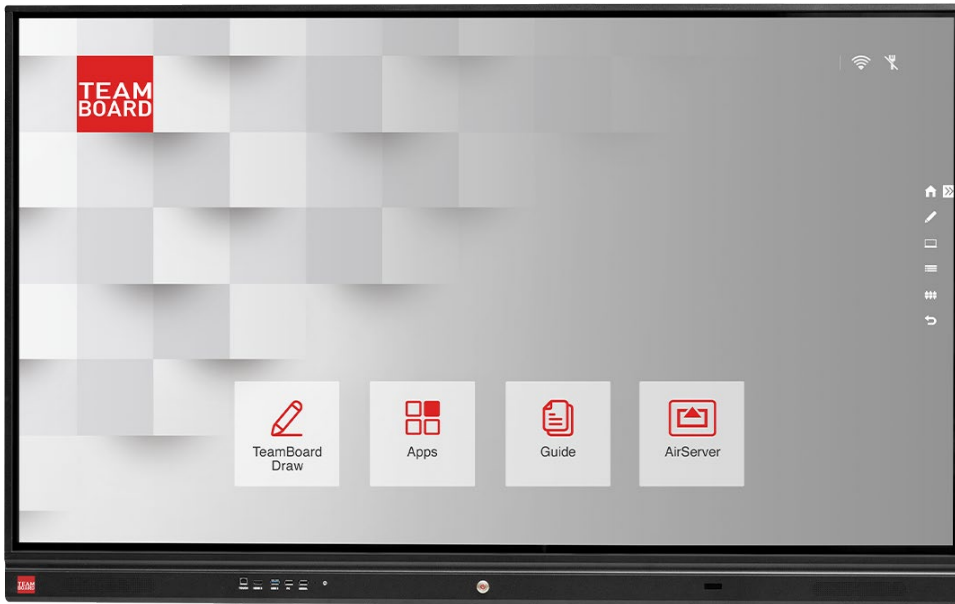

86" Interactive Flat Panel

TEAM
BOARD

TM-86

Overview

- TeamBoard interactive flat panels incorporate 20 points of touch with the slimmest IR screen on the market.
- Complete with TeamBoard Android OS, the system is completely plug and play, with no drivers necessary for interaction.
- All TeamBoard panels work with Windows, OSX and Linux operating systems.
- TeamBoard panels come with an inbuilt AirServer app for device mirroring.
- The screen 4K resolution, LED high brightness backlight and wide screen format provides an ideal medium for presentation, interaction, and collaboration.
- There are ample I/O ports that would suit any audio-visual environment, making the TeamBoard a must-have companion for education, government, and the corporate sector.
- TeamBoard interactive flat panels come ready for easy wall or trolley installation.

Features

- Optical Slim IR Technology
- Powered by TeamBoard Android OS™
- 4K resolution (3840 x 2160px)
- Multi-touch — 20 touch points
- Inbuilt Airserver app for device mirroring
- Pre-installed interactive apps
- 2 x 15w front facing speakers
- Integrated Mini OPS Slot (Mini OPS units sold separately)
- TeamBoard Draw™ app (Windows)
- Mobile and electric height-adjustable options available
- 3 Year warranty
- Ships with wall-mount bracket

INPUTS

CVBS/Audio input	1 x MINI (black)
YPbPr	1 x MINI (black)
SD Card	1 x SD Card
Network	1 x RJ45 IN
USB input	Front: 1 x USB2.0 (Multi use both Android and PC) , 1xPC (Multi use both Android and PC), 1 x Media (Multi use both Android and PC), 1 x Type C (Support USB, Audio & Video) Rear: 1 x USB3.0 USB-A, 1xUSB2.0
PC RGB input	1 x D-USB 15pin
PC audio input	1 x 3.5 stereo audio-in jack
HDMI input	3 x HDMI-A, one in front
HDMI format	2 x HDMI 2.0 (back), 1 x HDMI 1.4 (front, Max support FHD@60Hz)
Interactive control input	2 x USB-B, one in front
USB file system	FAT32, FAT16, NTFS (NTFS compressed file is not supported)
DP	Display Port Input 1.2
RS-232	9 PIN D-SUB