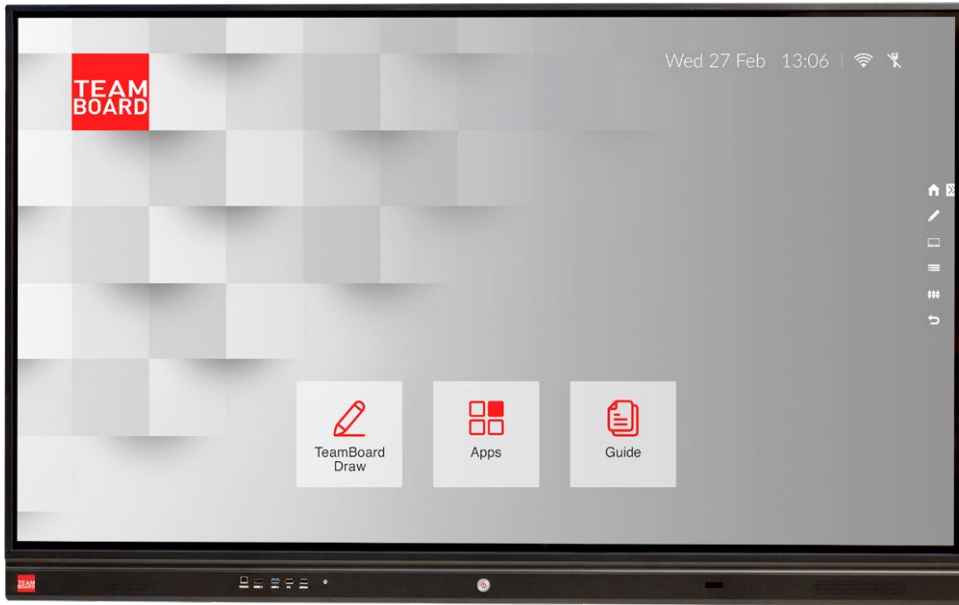

86" Multi-touch screen

TEAM
BOARD

TM-86

Overview

- TeamBoard multi touch screens incorporate up to 20 points of touch with the slimmest IR screen on the market.
- Complete with Android 8.0, the system is completely plug and play, with no drivers necessary for interaction.
- All TeamBoard screens work with Windows, OSX and Linux operating systems.
- The screen 4K resolution, LED high brightness backlight and wide screen format provides an ideal medium for presentation, interaction and collaboration.
- There are ample I/O ports that would suit any audio-visual environment, making the TeamBoard a must-have companion for education, government and the corporate sector.
- TeamBoard multi touch screens come ready for easy wall or trolley installation.

Features

- Optical Slim IR Technology
- Powered by Android 8.0
- Multi-touch – up to 20 touch points
- Pre-installed interactive apps
- Integrated inbuilt sound bar
- 4K resolution (3840 x 2160 px)
- OPS Slot
- Qwizdom OKTOPUS™ licenses (2x User & 5x Collaboration)
- TeamBoard Draw™ app
- Mobile and electric height-adjustable options available
- 3 Year warranty world wide - 5 Year (Australia)
- Ships with wall-mount bracket
- Canadian design